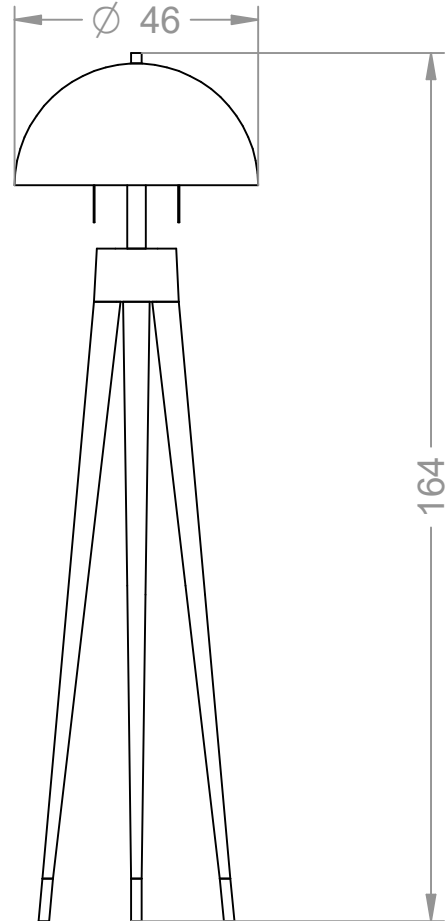

Barluce

MADE IN ITALY

Piantana

LADY

Lumetto

Piantana
Lumetto

2xE27 12WLED Max - 230V
2xE27 12WLED Max - 230V