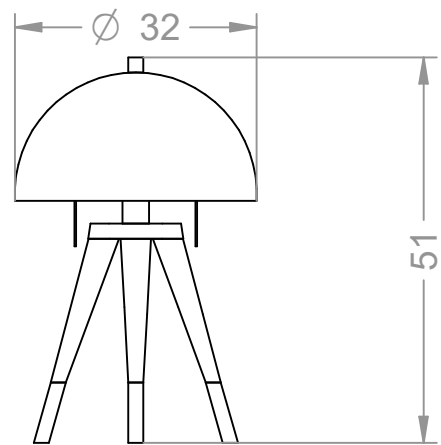

Barluce

MADE IN ITALY

Piantana

LADY

Lumetto

Piantana
Lumetto

2xE27 12WLED Max - 230V
2xE27 12WLED Max - 230V